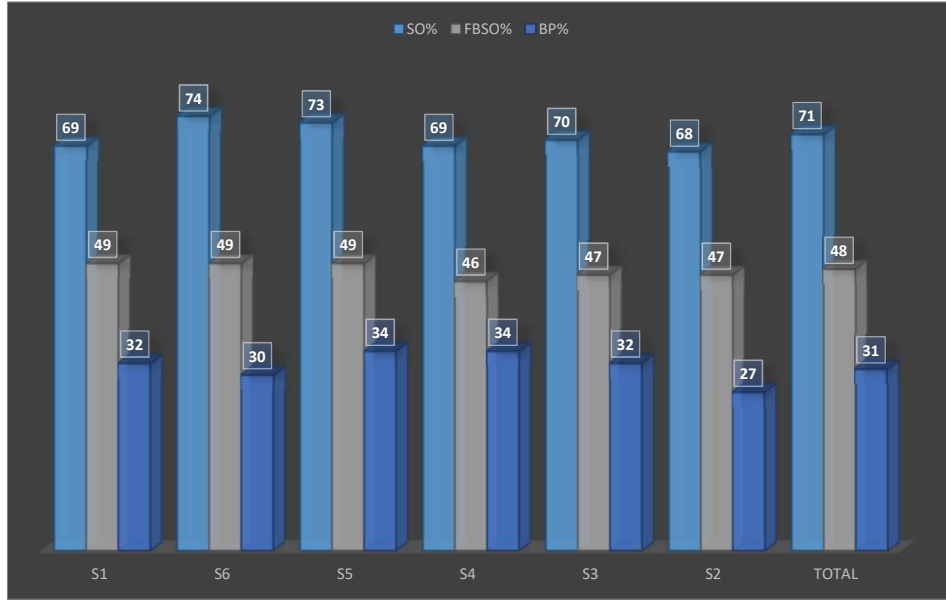

SAKAI BLAZERS TOTAL 28 GAMES , REGULAR SEASON
AND FINAL 4-5

Rotation	SO%	FBSO%	BP%
S1	69	49	32
S6	74	49	30
S5	73	49	34
S4	69	46	34
S3	70	47	32
S2	68	47	27
TOTAL	71	48	31

JTEKT TOTAL 27 GAMES , REGULAR SEASON

JTEKT TOTAL 29 GAMES , REGULAR SEASON AND SEMIFINAL,FINAL

PANASONIC TOTAL 27 GAMES , REGULAR SEASON

PANASONIC TOTAL 28 GAMES , REGULAR SEASON AND FINAL

SUNTORY TOTAL 27 GAMES , REGULAR SEASON

SUNTORY TOTAL 30 GAMES , REGULAR SEASON AND FINAL 4-5,FINAL 3-4,SEMIFINAL

JT TOTAL 27 GAMES , REGULAR SEASON

JT TOTAL 28 GAMES , REGULAR SEASON AND FINAL 3-4

SAKAI BLAZERS TOTAL 27 GAMES , REGULAR SEASON

SAKAI BLAZERS TOTAL 28 GAMES , REGULAR SEASON AND FINAL 4-5