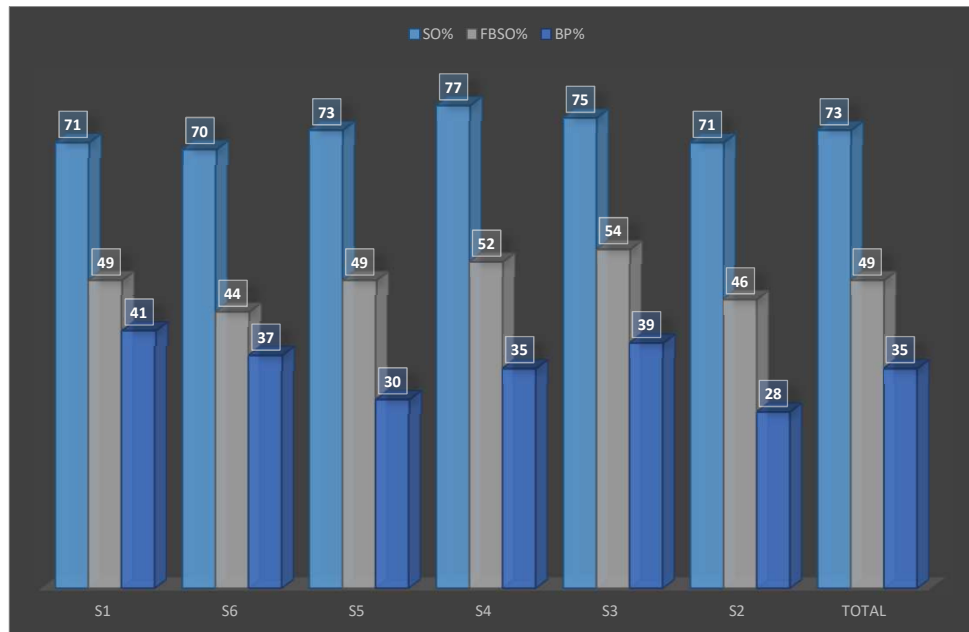

PANASONIC TOTAL 28 GAMES , REGULAR SEASON AND FINAL