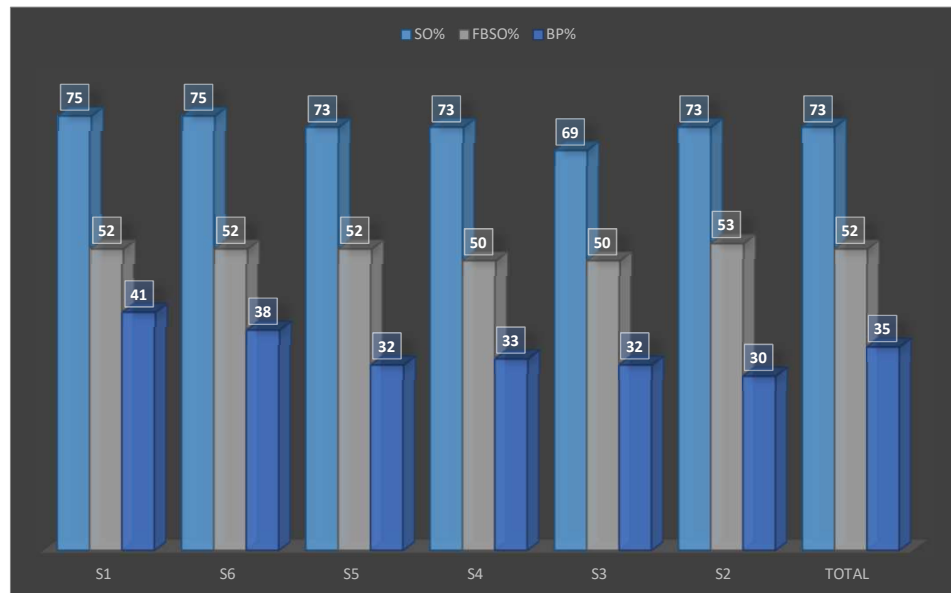

SAKAI BLAZERS TOTAL 28 GAMES , REGULAR SEASON
AND FINAL 4-5

Rotation	SO%	FBSO%	BP%
S1	69	49	32
S6	74	49	30
S5	73	49	34
S4	69	46	34
S3	70	47	32
S2	68	47	27
TOTAL	71	48	31

JTEKT TOTAL 27 GAMES , REGULAR SEASON

JTEKT TOTAL 29 GAMES , REGULAR SEASON AND SEMIFINAL,FINAL

PANASONIC TOTAL 27 GAMES , REGULAR SEASON

PANASONIC TOTAL 28 GAMES , REGULAR SEASON AND FINAL

SUNTORY TOTAL 27 GAMES , REGULAR SEASON

SUNTORY TOTAL 30 GAMES , REGULAR SEASON AND FINAL 4-5,FINAL 3-4,SEMIFINAL

JT TOTAL 27 GAMES , REGULAR SEASON

JT TOTAL 28 GAMES , REGULAR SEASON AND FINAL 3-4

SAKAI BLAZERS TOTAL 27 GAMES , REGULAR SEASON

SAKAI BLAZERS TOTAL 28 GAMES , REGULAR SEASON AND FINAL 4-5