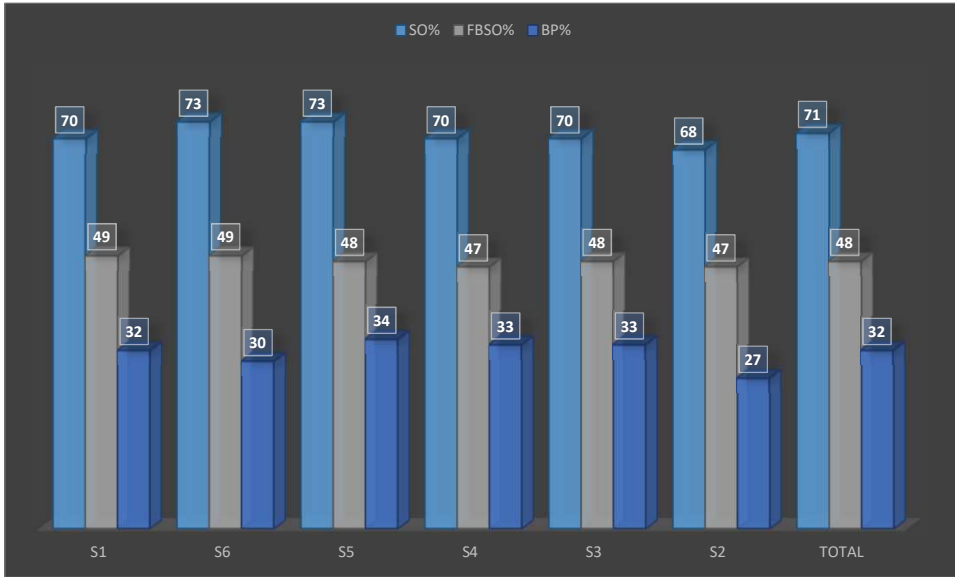

SAKAI BLAZERS TOTAL 28 GAMES , REGULAR SEASON
AND FINAL 4-5

Rotation	SO%	FBSO%	BP%
S1	69	49	32
S6	74	49	30
S5	73	49	34
S4	69	46	34
S3	70	47	32
S2	68	47	27
TOTAL	71	48	31

JTEKT TOTAL 27 GAMES , REGULAR SEASON

JTEKT TOTAL 29 GAMES , REGULAR SEASON AND SEMIFINAL,FINAL

PANASONIC TOTAL 27 GAMES , REGULAR SEASON

PANASONIC TOTAL 28 GAMES , REGULAR SEASON AND FINAL

SUNTORY TOTAL 27 GAMES , REGULAR SEASON

SUNTORY TOTAL 30 GAMES , REGULAR SEASON AND FINAL 4-5,FINAL 3-4,SEMIFINAL

JT TOTAL 27 GAMES , REGULAR SEASON

JT TOTAL 28 GAMES , REGULAR SEASON AND FINAL 3-4

SAKAI BLAZERS TOTAL 27 GAMES , REGULAR SEASON

SAKAI BLAZERS TOTAL 28 GAMES , REGULAR SEASON AND FINAL 4-5