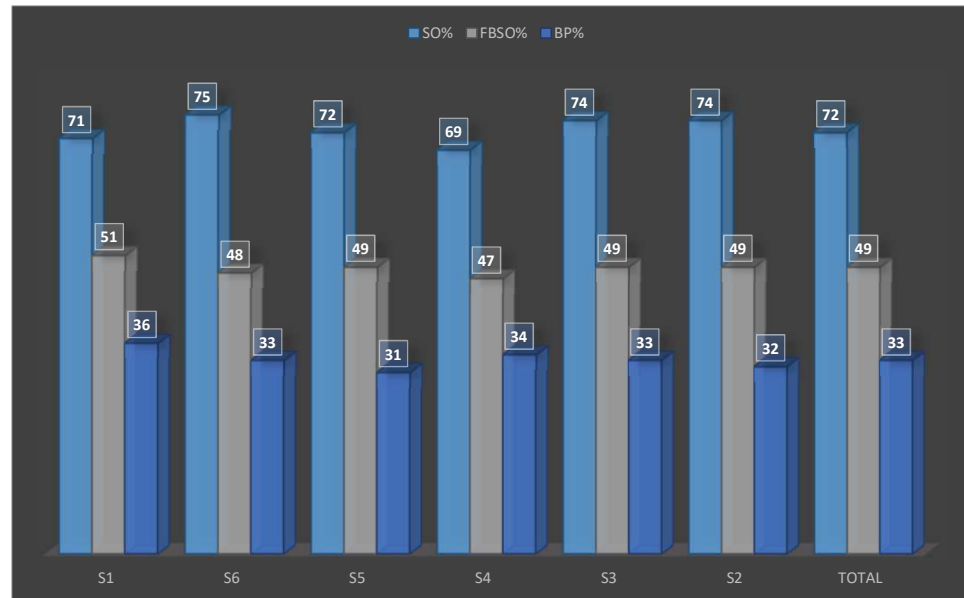

SAKAI BLAZERS TOTAL 28 GAMES , REGULAR SEASON
AND FINAL 4-5

Rotation	SO%	FBSO%	BP%
S1	69	49	32
S6	74	49	30
S5	73	49	34
S4	69	46	34
S3	70	47	32
S2	68	47	27
TOTAL	71	48	31

JTEKT TOTAL 27 GAMES , REGULAR SEASON

JTEKT TOTAL 29 GAMES , REGULAR SEASON AND SEMIFINAL,FINAL

PANASONIC TOTAL 27 GAMES , REGULAR SEASON

PANASONIC TOTAL 28 GAMES , REGULAR SEASON AND FINAL

SUNTORY TOTAL 27 GAMES , REGULAR SEASON

SUNTORY TOTAL 30 GAMES , REGULAR SEASON AND FINAL 4-5,FINAL 3-4,SEMIFINAL