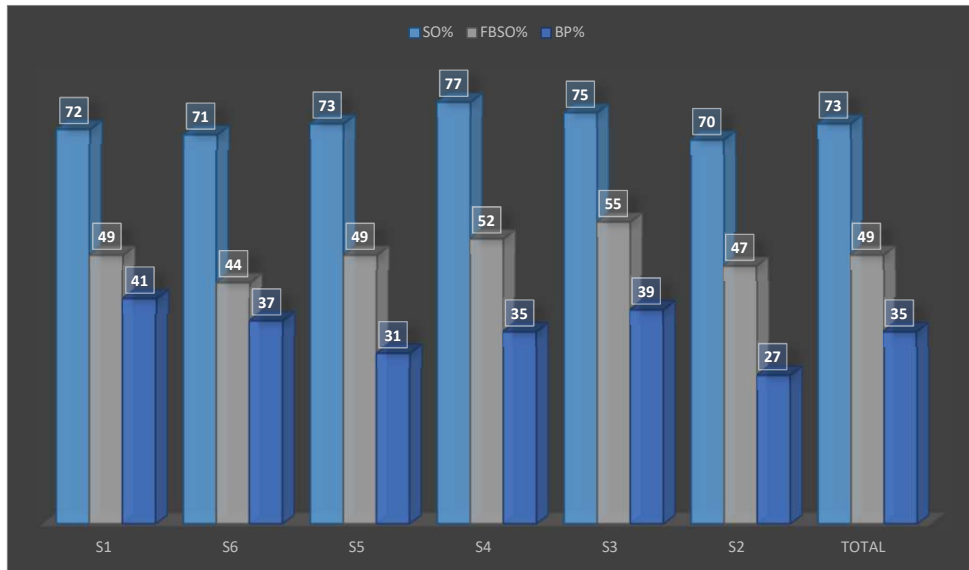

PANASONIC TOTAL 27 GAMES , REGULAR SEASON