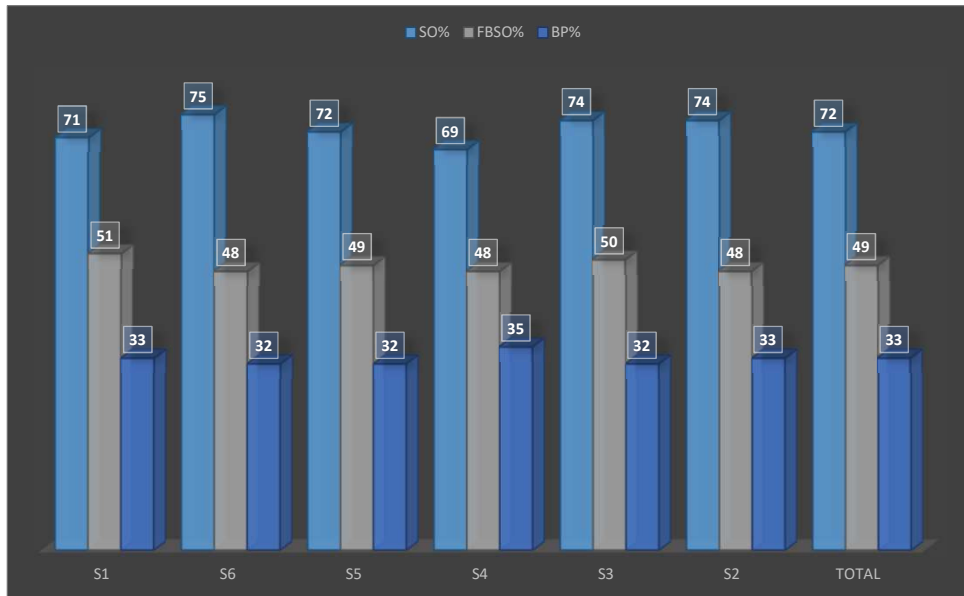

SUNTORY TOTAL 27 GAMES , REGULAR SEASON