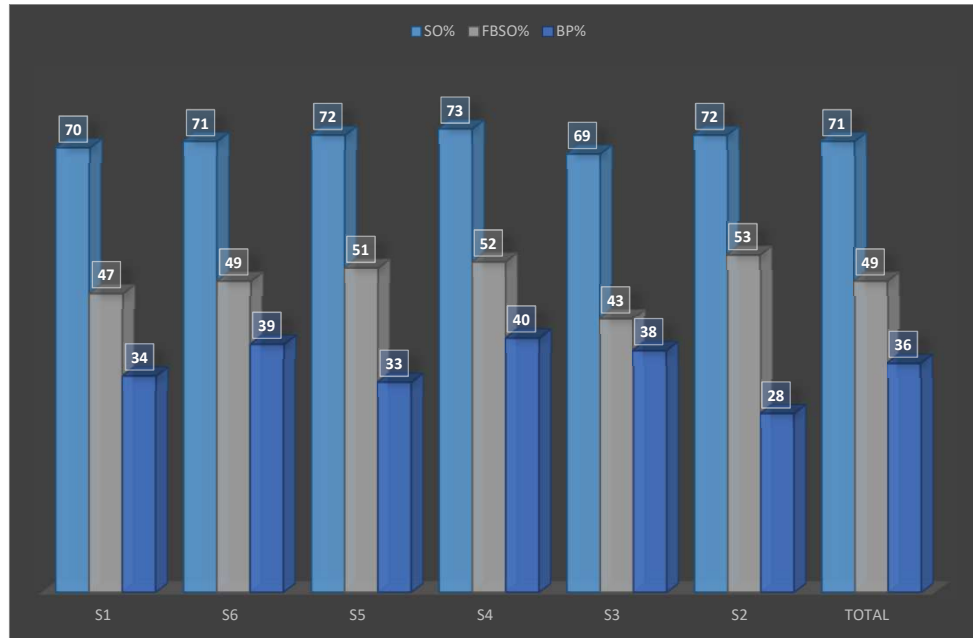

SAKAI BLAZERS TOTAL 27 GAMES , REGULAR SEASON

Rotation	SO%	FBSO%	BP%
S1	70	49	32
S6	73	49	30
S5	73	48	34
S4	70	47	33
S3	70	48	33
S2	68	47	27
TOTAL	71	48	32

Rotation	SO%		FSO%		BP%	
	SAKAI	Oppon	SAKAI	Oppon	SAKAI	Oppon
S1	69%	73%	49%	50%	32%	31%
S6	74%	66%	49%	42%	30%	34%
S5	73%	67%	49%	45%	34%	27%
S4	69%	68%	46%	44%	34%	29%
S3	70%	69%	47%	46%	32%	29%
S2	68%	69%	47%	50%	27%	25%
Total	71%	69%	48%	46%	31%	29%

SAKAI BLAZERS TOTAL 28 GAMES , REGULAR SEASON
AND FINAL 4-5

Rotation	SO%	FBSO%	BP%
S1	69	49	32
S6	74	49	30
S5	73	49	34
S4	69	46	34
S3	70	47	32
S2	68	47	27
TOTAL	71	48	31

JTEKT TOTAL 27 GAMES , REGULAR SEASON