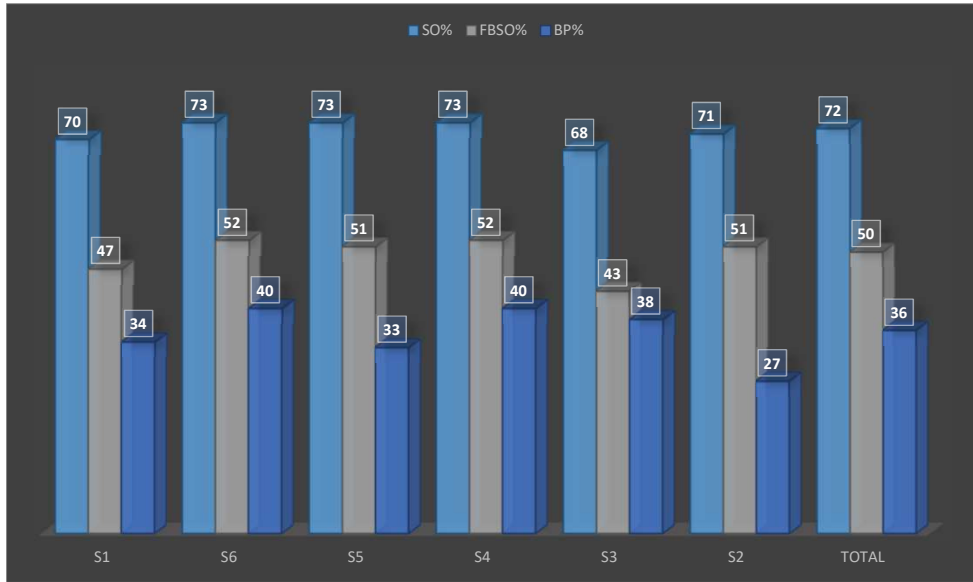

JTEKT TOTAL 27 GAMES , REGULAR SEASON