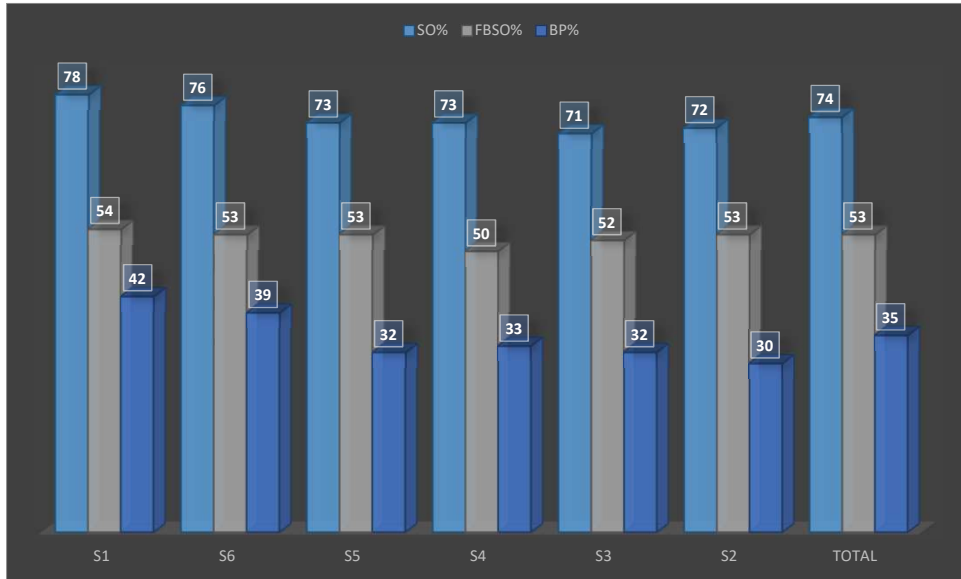

SAKAI BLAZERS TOTAL 28 GAMES , REGULAR SEASON
AND FINAL 4-5

Rotation	SO%	FBSO%	BP%
S1	69	49	32
S6	74	49	30
S5	73	49	34
S4	69	46	34
S3	70	47	32
S2	68	47	27
TOTAL	71	48	31

JTEKT TOTAL 27 GAMES , REGULAR SEASON

JTEKT TOTAL 29 GAMES , REGULAR SEASON AND SEMIFINAL,FINAL

PANASONIC TOTAL 27 GAMES , REGULAR SEASON

PANASONIC TOTAL 28 GAMES , REGULAR SEASON AND FINAL

SUNTORY TOTAL 27 GAMES , REGULAR SEASON

SUNTORY TOTAL 30 GAMES , REGULAR SEASON AND FINAL 4-5,FINAL 3-4,SEMIFINAL